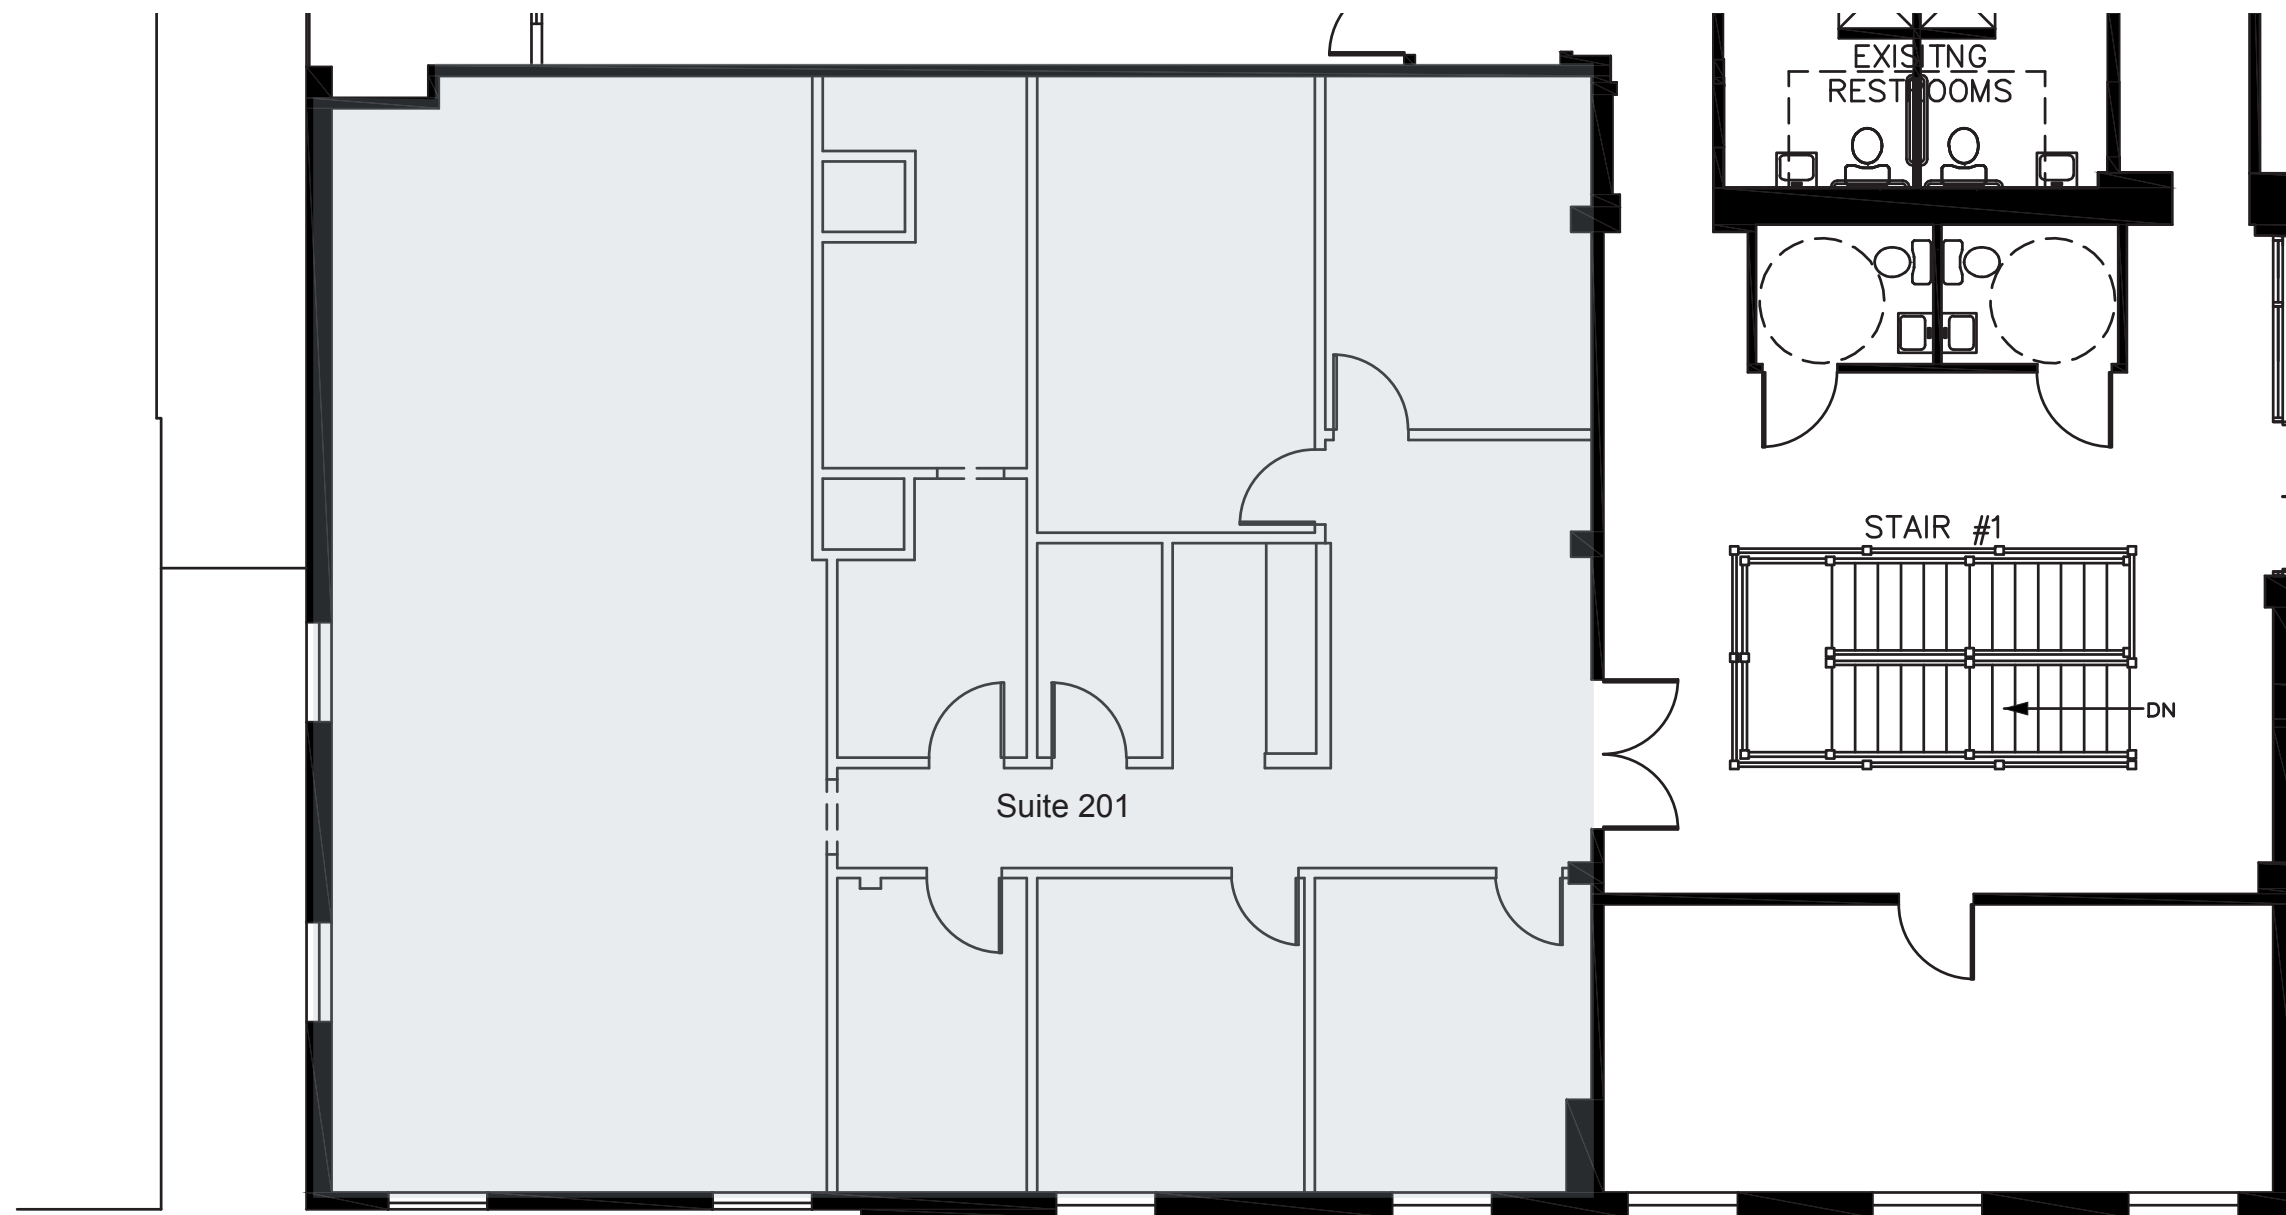

SECOND & MARKET

BREWER'S ALLEY

NORTH MARKET STREET

EAST 2ND STREET

8 E. SECOND STREET

FREDERICK, MARYLAND

Second Floor
Suite 201 - 2,787 SF
Suite 203 - 3,596 SF

WARNER
COMMERCIAL
(301) 663-0202
warnercommercial.com

SECOND & MARKET

WATER'S ALLEY

8 E. SECOND STREET
FREDERICK, MARYLAND

Second Floor
Suite 203 - 3,596 SF

WARNER
COMMERCIAL
(301) 663-0202
warnercommercial.com

SECOND & MARKET

8 E. SECOND STREET
FREDERICK, MARYLAND

Second Floor
Suite 201 - 2,787 SF

WARNER
COMMERCIAL
(301) 663-0202
warnercommercial.com