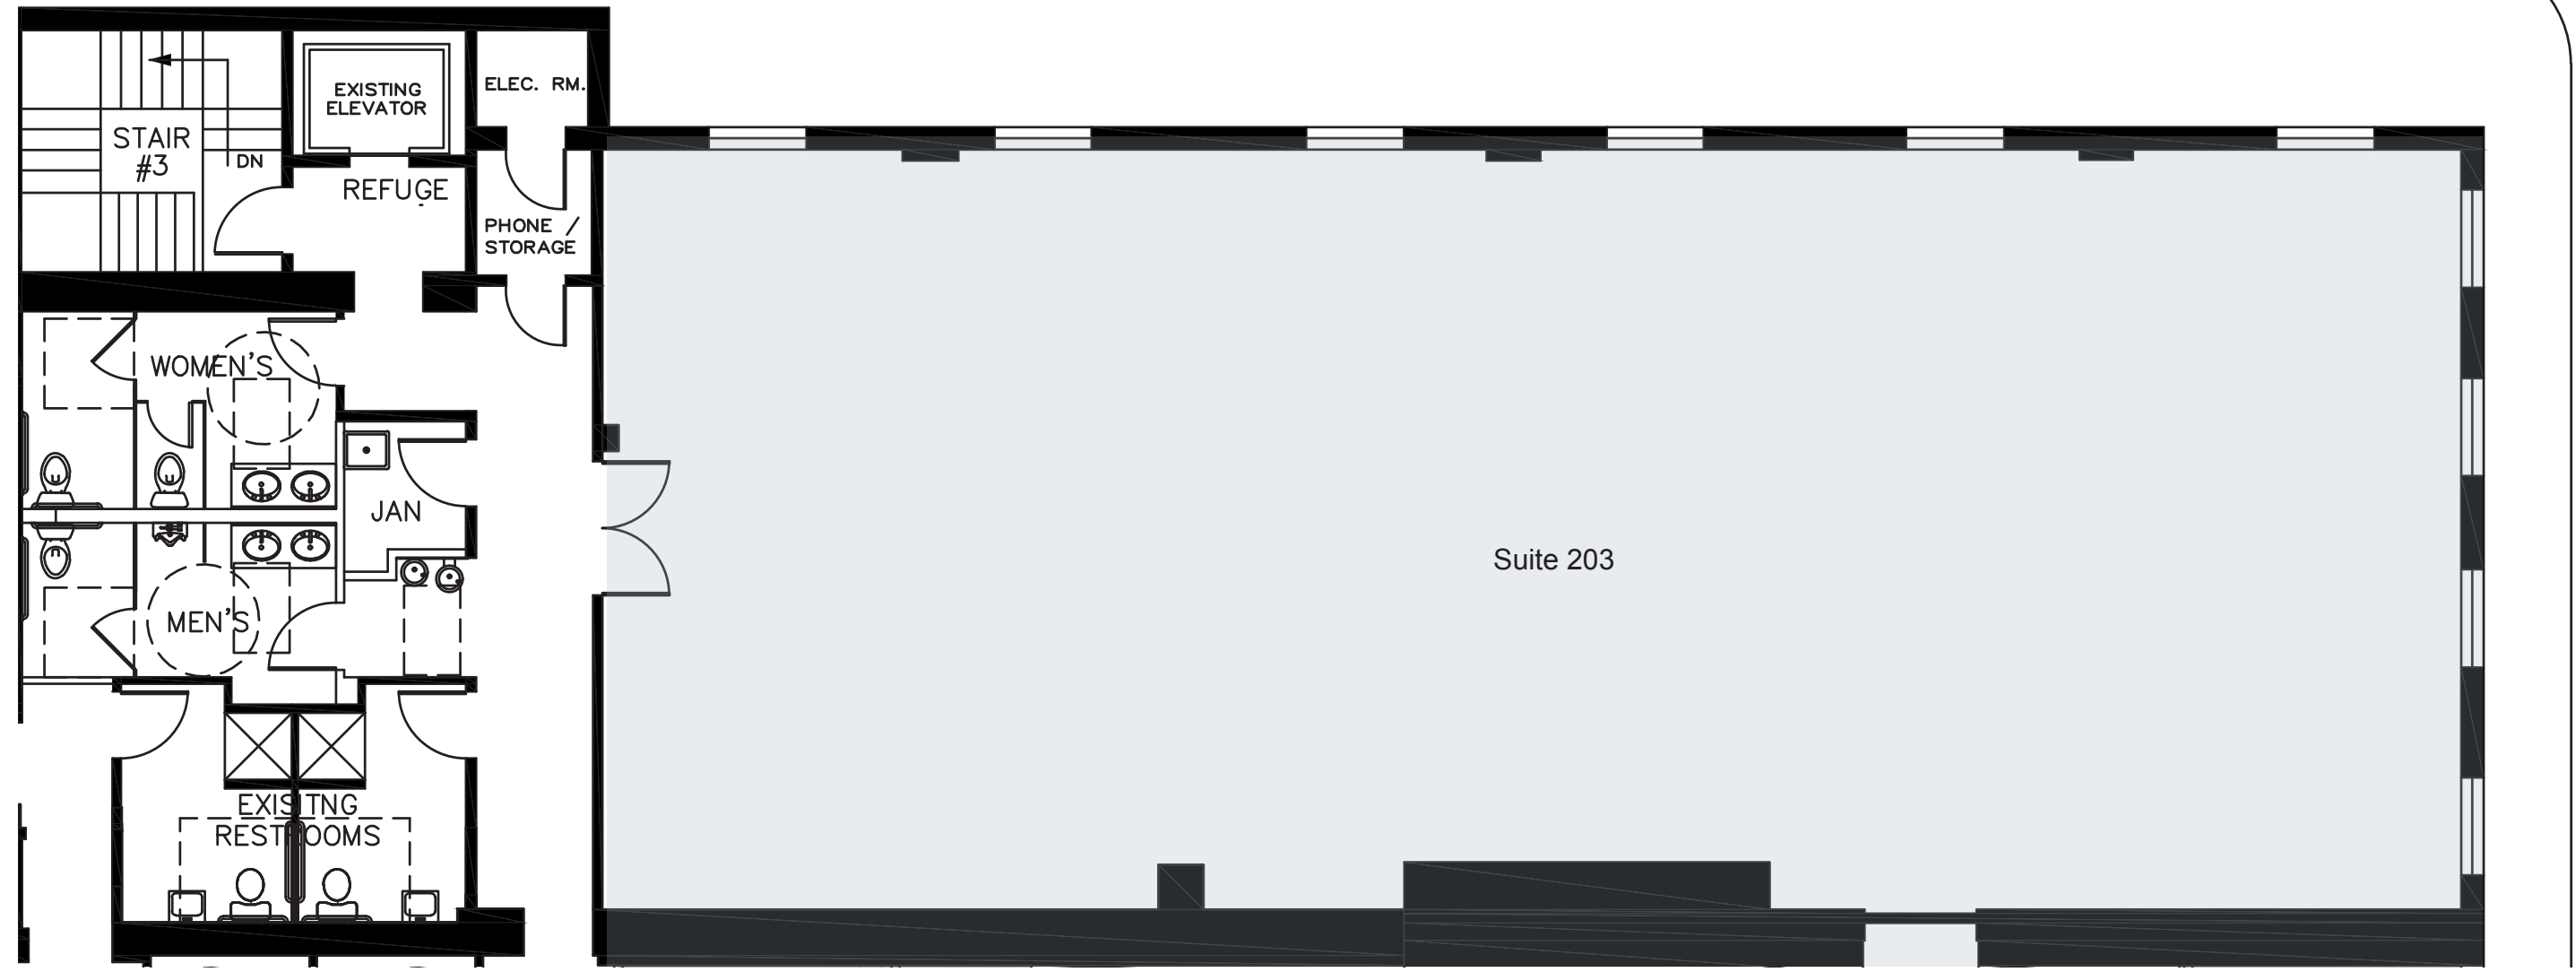

SECOND & MARKET

BREWER'S ALLEY

NORTH MARKET STREET

EAST 2ND STREET

8 E. SECOND STREET

FREDERICK, MARYLAND

Second Floor
Suite 201 - 2,787 SF
Suite 203 - 3,596 SF

WARNER
COMMERCIAL
(301) 663-0202
warnercommercial.com

SECOND & MARKET

WATER'S ALLEY

8 E. SECOND STREET
FREDERICK, MARYLAND

Second Floor
Suite 203 - 3,596 SF

WARNER
COMMERCIAL
(301) 663-0202
warnercommercial.com

SECOND & MARKET

8 E. SECOND STREET
FREDERICK, MARYLAND